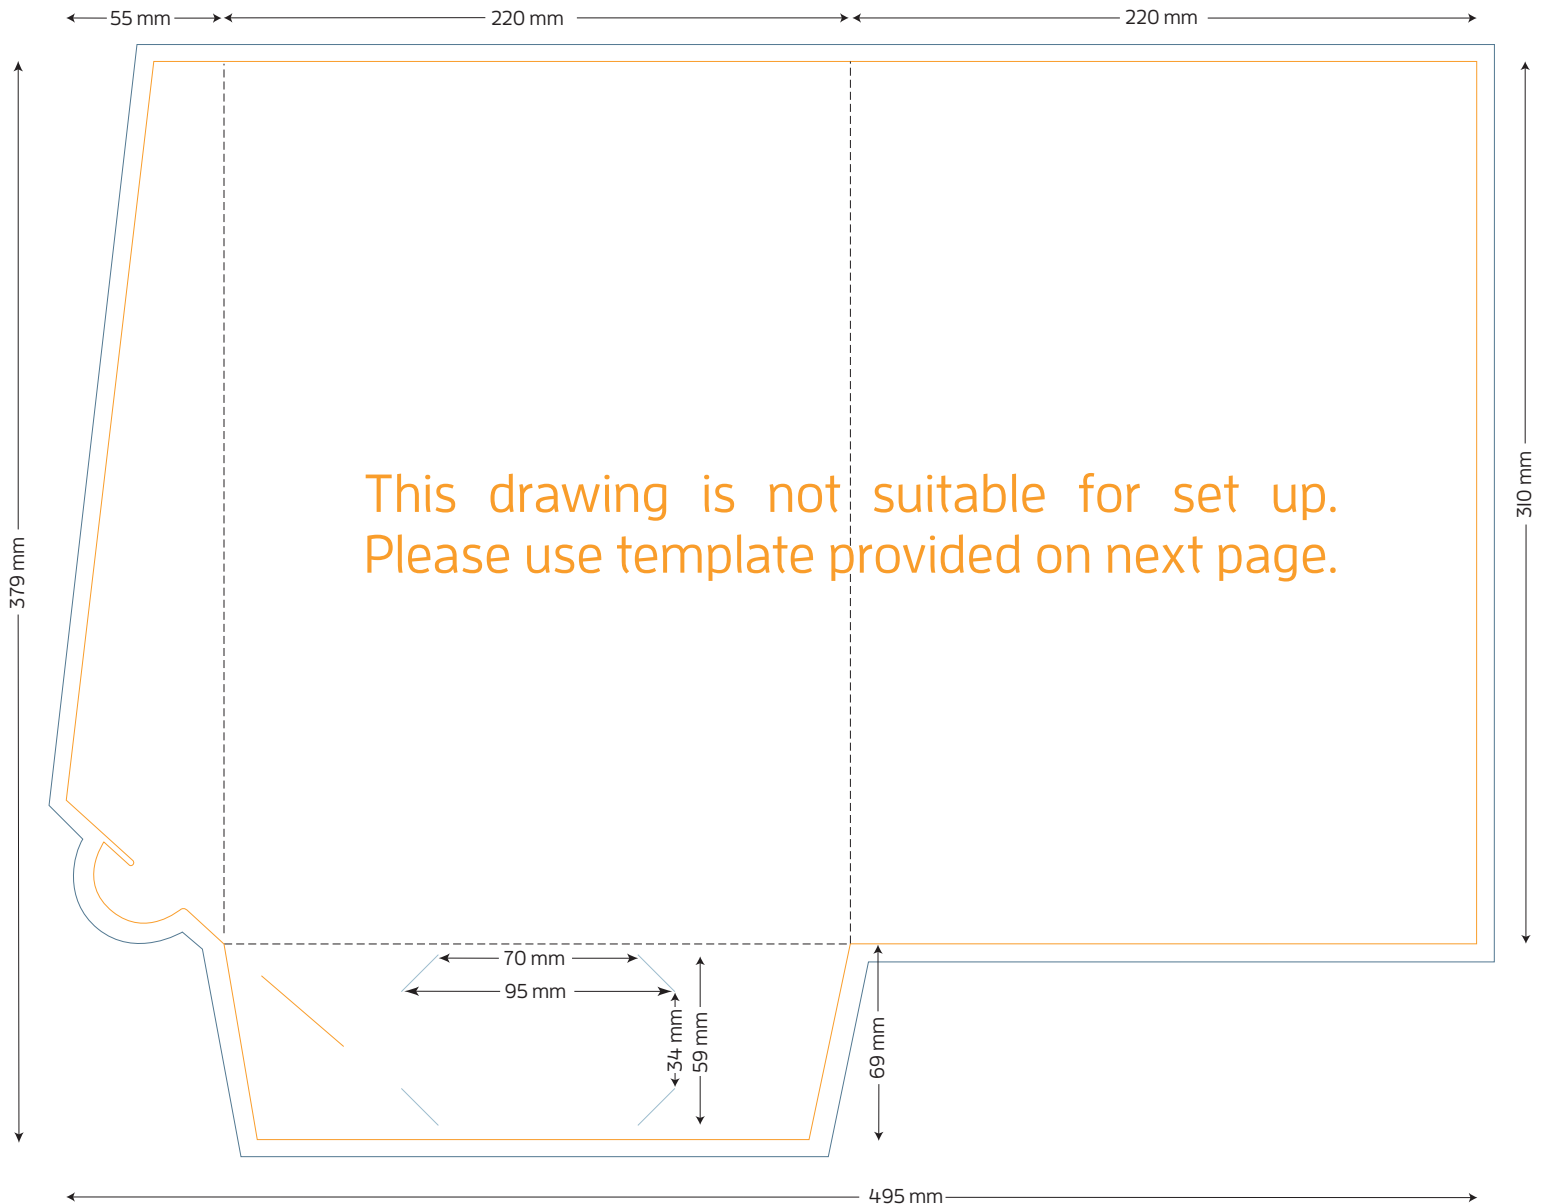

# Standard A4 Presentation Folder - No Gusset

FOLDED SIZE: 220mm x 310mm

- TRIM SIZE: 495mm x 379mm
- BLEED: 5mm on all sides
- BUSINESS CARD SLITS
- LOCKING TAB SLIT

Presentation Folder artwork needs to be supplied as a two page PDF per side.

Page 1 Artwork needs to include key lines. This is to demonstrate the position of images and text.

Page 2 Artwork has no key lines. This page will be used to generate the print file.

# Standard A4 Presentation Folder - No Gusset

FOLDED SIZE: 220mm x 310mm